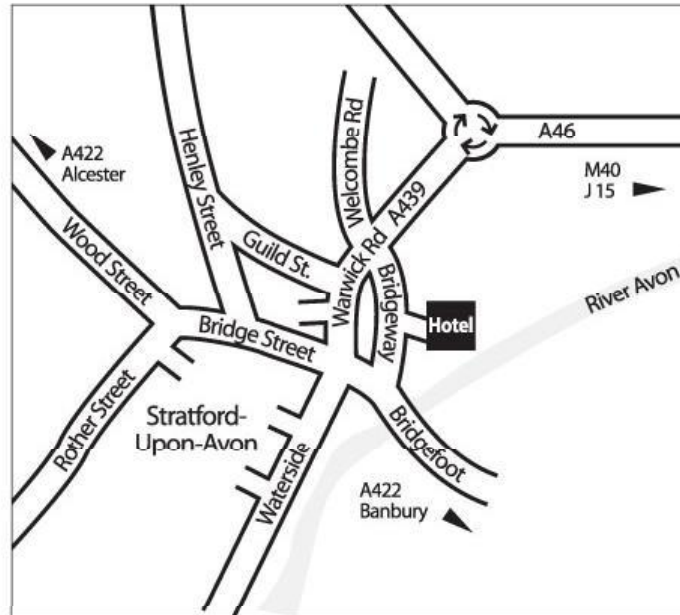

## Holiday Inn, Stratford-upon-Avon, Map

### Location

- Road: M40 Jct 15 to A46 to A439
- Rail: Stratford-upon-Avon Station 1 mile

### Holiday Inn

Warwick Road,  
Stratford-upon-Avon,  
Warwickshire,  
CV37 6YR

### Car Parks

If travelling by car, the Holiday Inn car park is situated adjacent to the hotel and offers 350 spaces. Use of the hotel car park is charged at £5 per day.

To help reduce the event's carbon foot print, the LGA encourages delegates to make their way to the conference by public transport where possible.